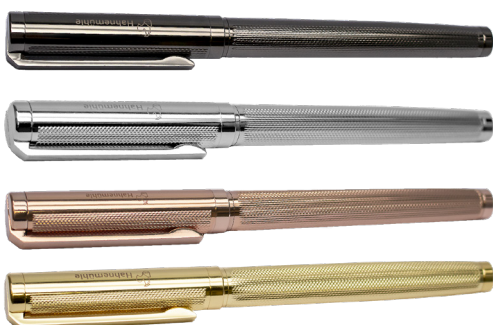

Spare Blades 5 Pieces  
10 608 881

Masking Tape  
10 608 862 white/semi-transparent, 25 mm x 20 m  
10 608 865 grey, 20 mm x 20 m  
10 608 864 red, 15 mm x 20 m  
10 608 886 black, 6 mm x 20 m  
10 608 887 Bundle (set of all 4: white, red, grey & black)

Foldback Clip, red  
10 608 833

Linen Tester with scale  
10 608 841  
in black case

Rollerball Pen  
10 608 882 anthracite  
10 608 883 silver  
10 608 884 rose gold  
10 608 885 gold

Pen Holder Set  
10 608 868  
silver, gold, rose gold